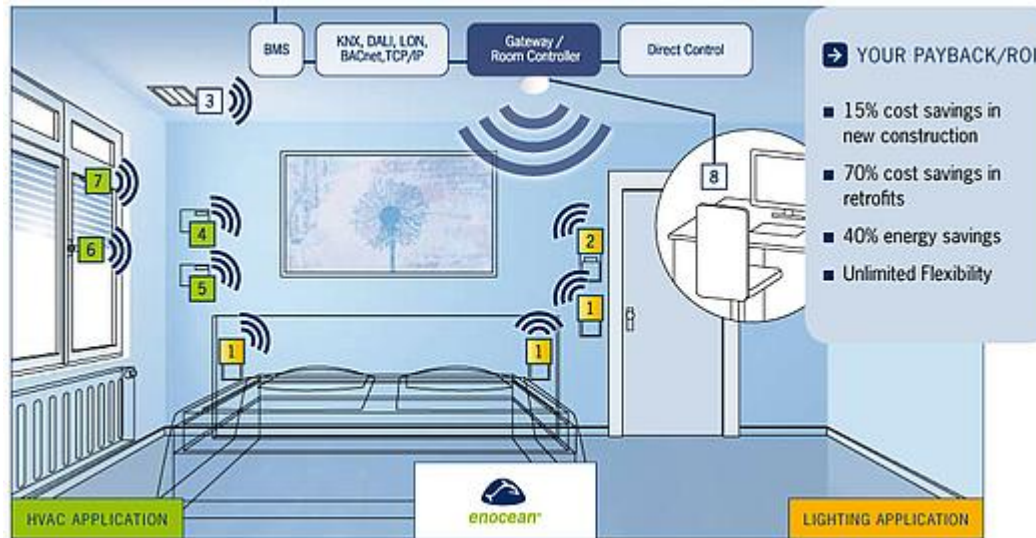

Tipska EnOcean oprema

1,2,3	razsvetljava, žaluzije
4,5	senzor temperature in CO2
6,7	magnetni kontakt ali ročaj
8,9	CNS